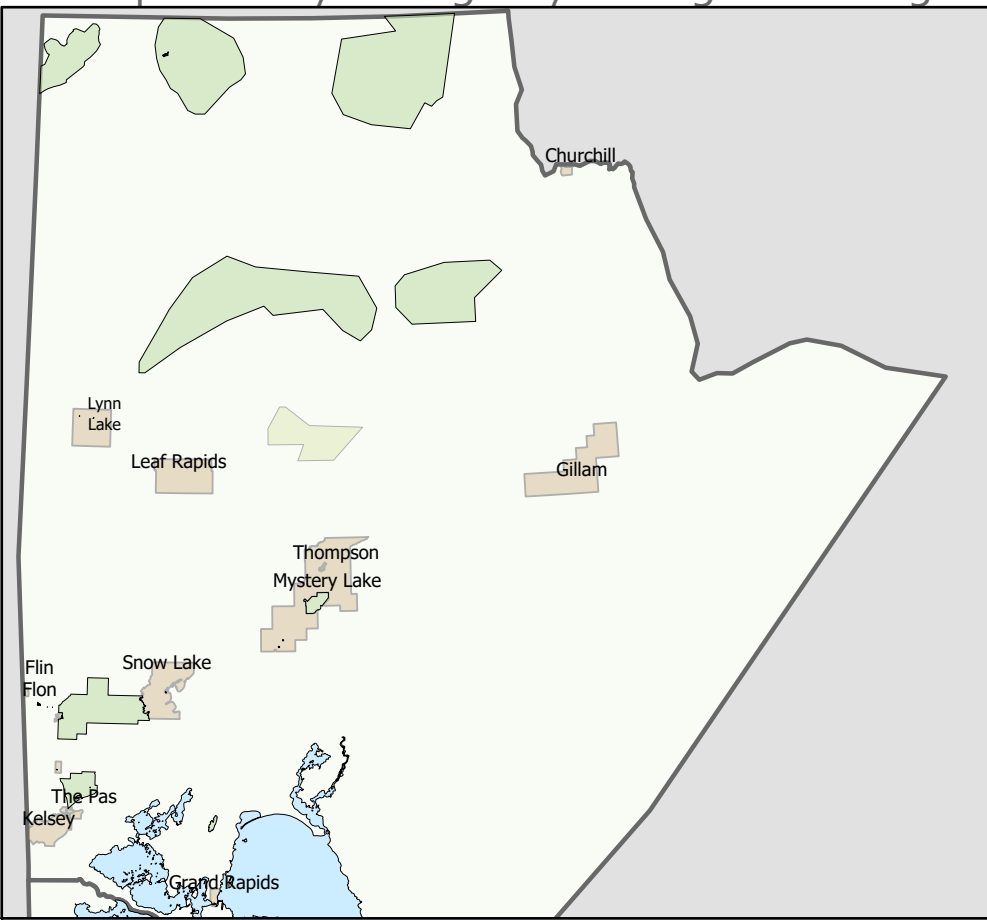

Manitoba Emergency Measures Organization:

Municipalities by Emergency Management Region (Eastern/North)

Alexander	RM	Mystery Lake	LGD
Beausejour	Town	Pinawa	LGD
Brokenhead	RM	Piney	RM
Churchill	Town	Powerview-Pine Falls	Town
Flin Flon	City	Reynolds	RM
Gillam	Town	Snow Lake	Town
Grand Rapids	Town	Ste. Anne	RM
Hanover	RM	Ste. Anne	Town
Kelsey	RM	Steinbach	City
La Broquerie	RM	Stuartburn	RM
Lac du Bonnet	Town	The Pas	Town
Lac du Bonnet	RM	Thompson	City
Leaf Rapids	Town	Victoria Beach	RM
Lynn Lake	Town	Whitemouth	RM

- Water
- Provincial Park Boundary
- Park Reserve
- Provincial Park
- Municipal Boundaries (by EM Region)
- Capital/Red River
- Eastern/North
- Central
- Western
- Emergency Management Region Boundary