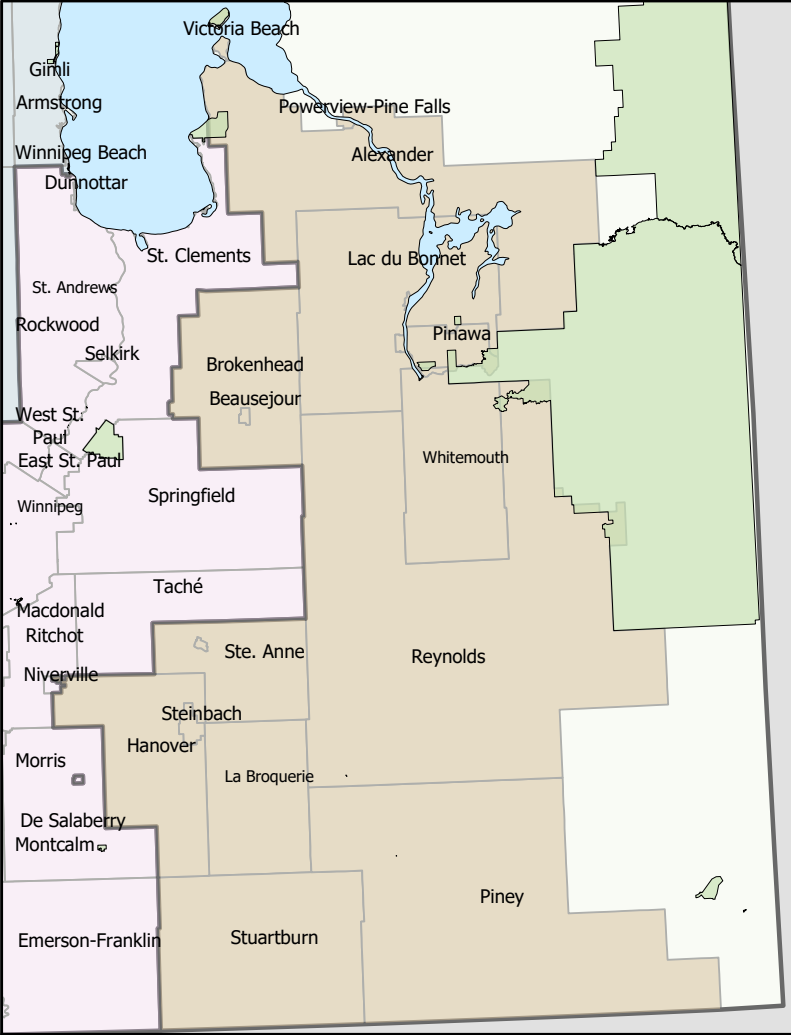

Manitoba Emergency Measures Organization:

Municipalities by Emergency Management Region (Eastern/North)

Alexander	RM	Mystery Lake	LGD
Beausejour	Town	Pinawa	LGD
Brokenhead	RM	Piney	RM
Churchill	Town	Powerview-Pine Falls	Town
Flin Flon	City	Reynolds	RM
Gillam	Town	Snow Lake	Town
Grand Rapids	Town	Ste. Anne	RM
Hanover	RM	Ste. Anne	Town
Kelsey	RM	Steinbach	City
La Broquerie	RM	Stuartburn	RM
Lac du Bonnet	Town	The Pas	Town
Lac du Bonnet	RM	Thompson	City
Leaf Rapids	Town	Victoria Beach	RM
Lynn Lake	Town	Whitemouth	RM

- Water
- Provincial Park Boundary
- Park Reserve
- Provincial Park
- Municipal Boundaries (by EM Region)
- Capital/Red River
- Eastern/North
- Central
- Western
- Emergency Management Region Boundary